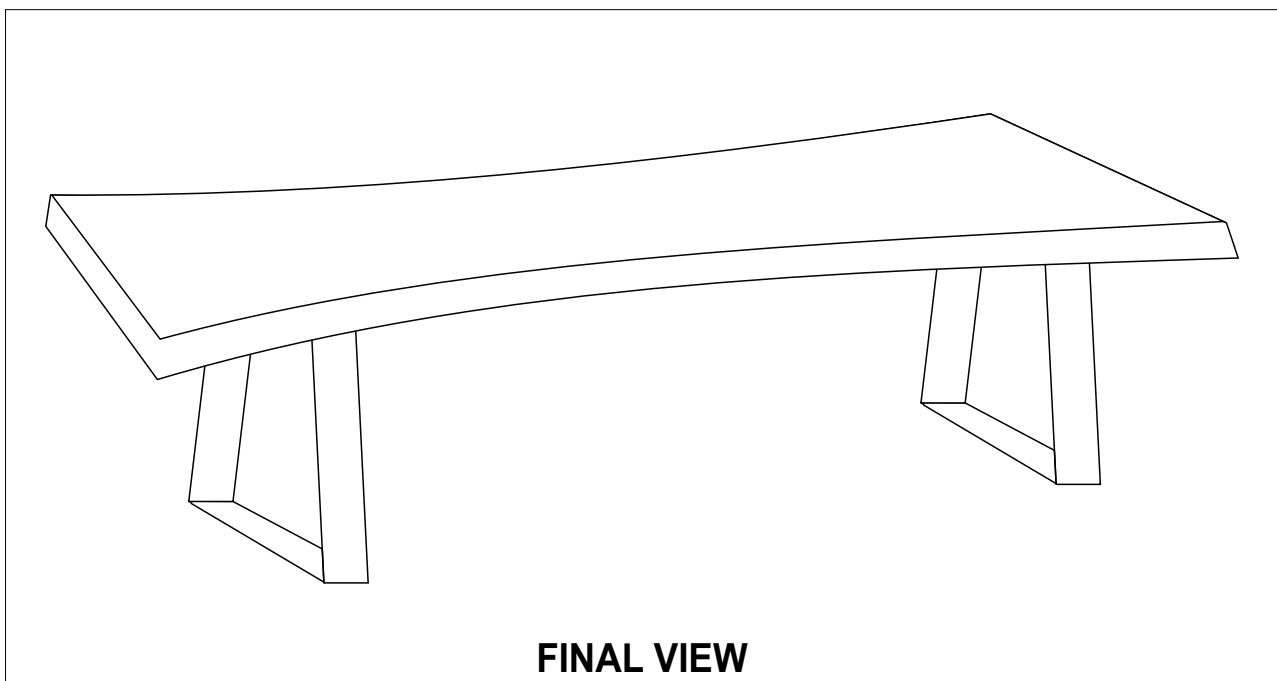

ITEM NO BN-23-602
TABLE RAMA
ASSEMBLY INSTRUCTION

DESCRIPTION			Q'TY
1	TOP		01
2	BASE		02
3	SCREW		08
4	ALLEN KEY		01

THANKYOU FOR PURCHASING PB