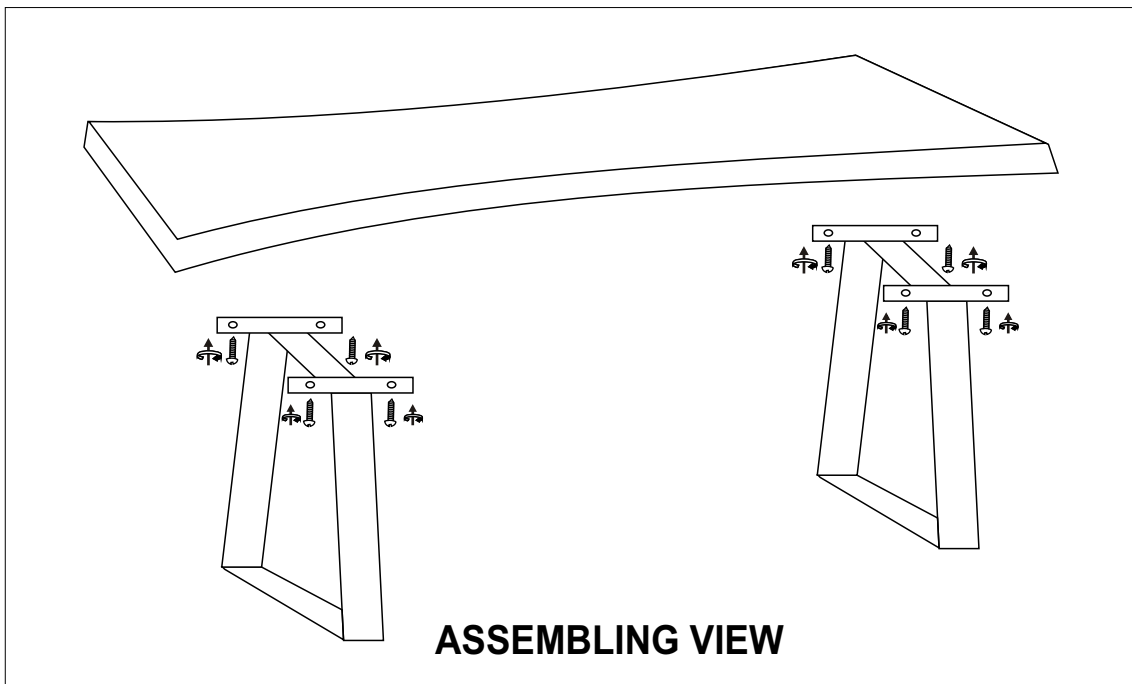

Table Rama-129.5x44.5 (TOP)

Code	BN-23-602		
Description	Table Rama		
ItemSize (cms) (Approx..)	129.5	44.5	76
Finish	Acacia Natur Finish		
Net Weight	00.00 Kg. Approx..		
Gross weight	00.00 Kg. Approx..		
Carton no.			

00.00 KG.
Approx.

MADE IN INDIA

Table Rama-129.5x44.5 (LEG)

Code	BN-23-602		
Description	Table Rama		
ItemSize (cms) (Approx..)	129.5	44.5	76
Finish	Acacia Natur Finish		
Net Weight	00.00 Kg. Approx..		
Gross weight	00.00 Kg. Approx..		
Carton no.			

00.00 KG.
Approx.

MADE IN INDIA

ITEM NO BN-23-602
TABLE RAMA
ASSEMBLY INSTRUCTION

DESCRIPTION			Q'TY
1	TOP		01
2	BASE		02
3	SCREW		08
4	ALLEN KEY		01

THANKYOU FOR PURCHASING PB

 Polib2B