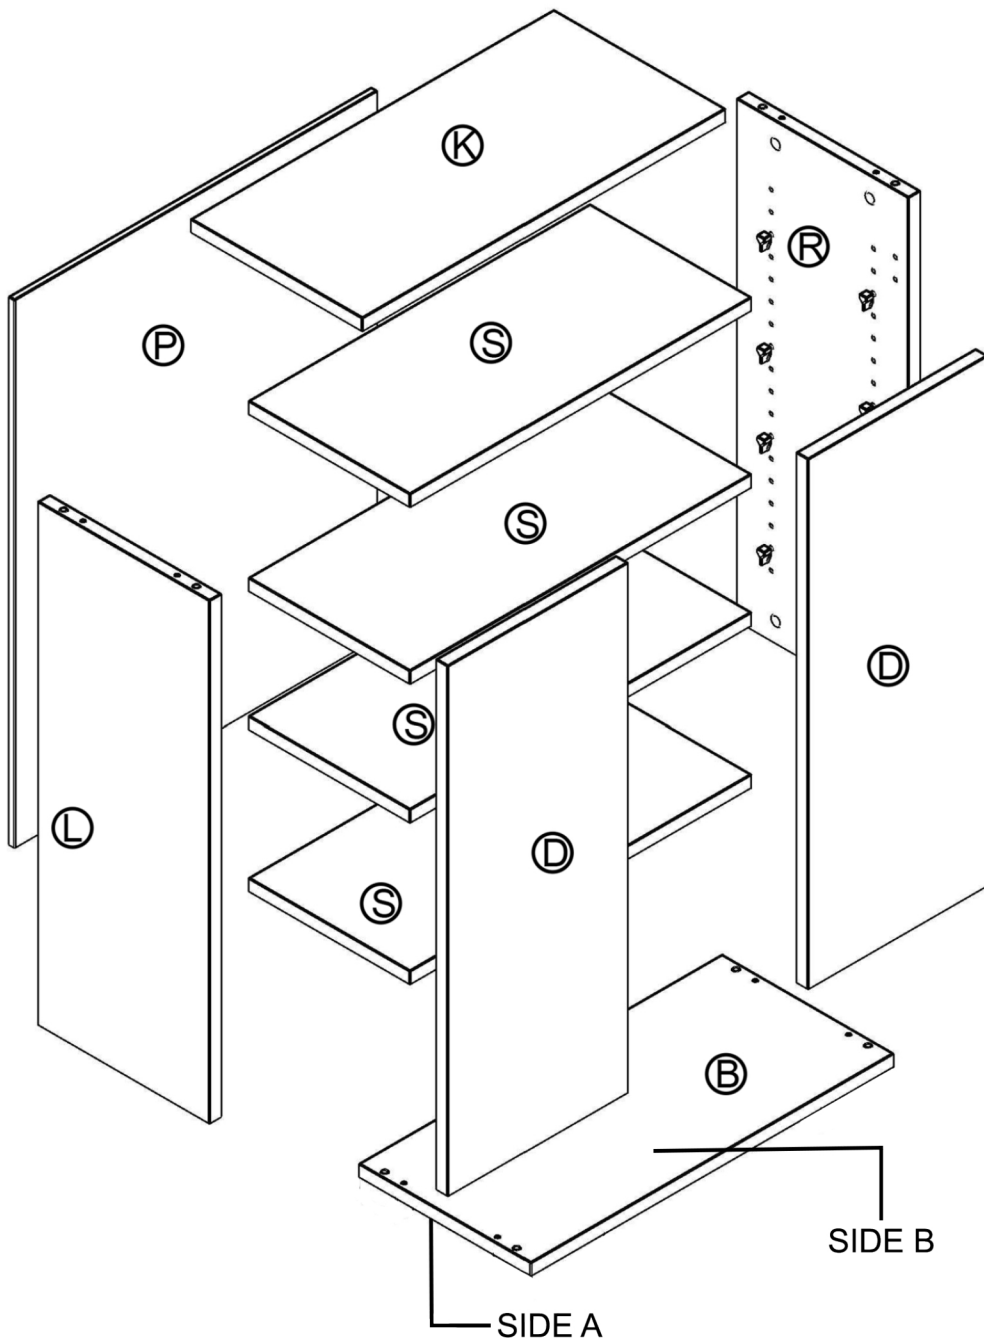

GRK201

15 minutes

1

SIDE A

2

SIDE B

3

4

PLASTIC COVER CAPS FOR SCREWS