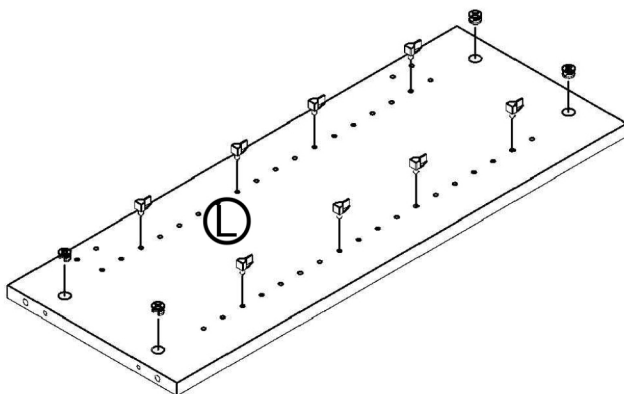

GRK201

15 minutes

1

SIDE A

2

SIDE B

3

4

PLASTIC COVER CAPS FOR SCREWS