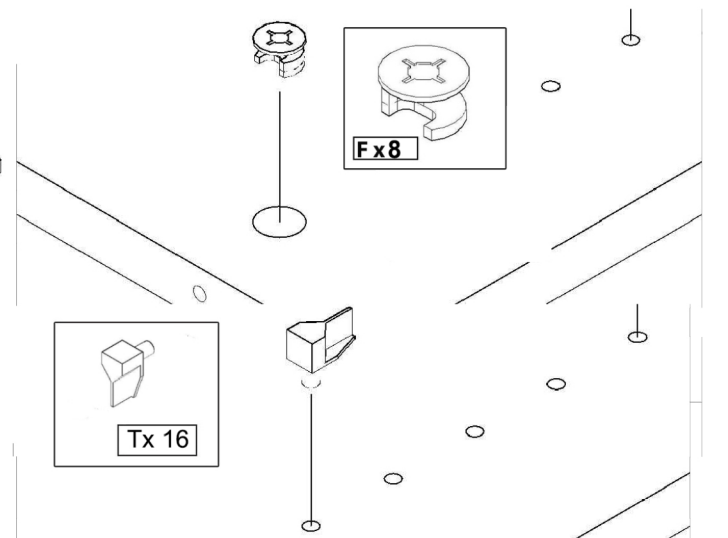

GRK201

15 minutes

1

SIDE A

2

SIDE B

3

4

PLASTIC COVER CAPS FOR SCREWS