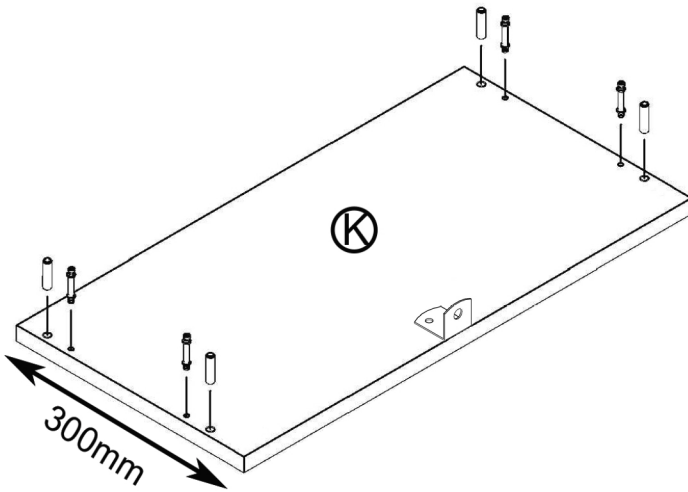

GRK201

15 minutes

1

SIDE A

2

SIDE B

3

4

PLASTIC COVER CAPS FOR SCREWS