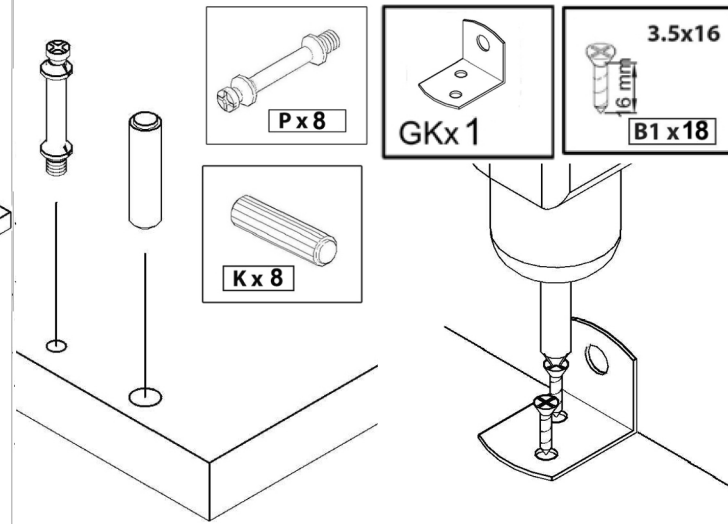

GRK201

15 minutes

1

SIDE A

2

SIDE B

3

4

PLASTIC COVER CAPS FOR SCREWS