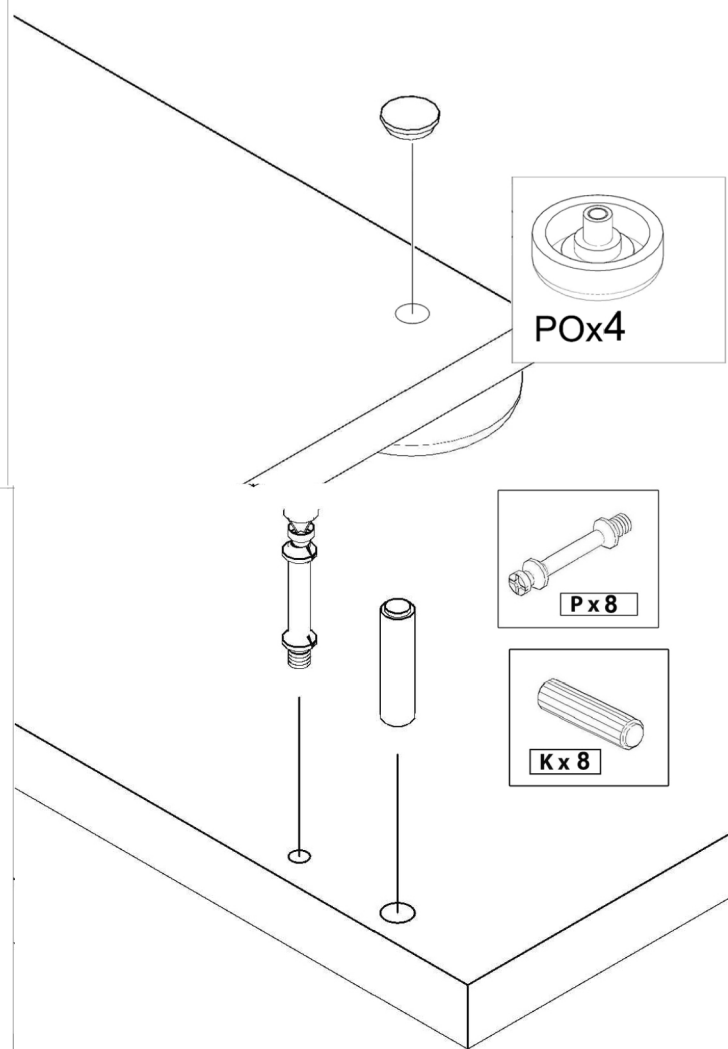

GRK201

15 minutes

1

SIDE A

2

SIDE B

3

4

PLASTIC COVER CAPS FOR SCREWS